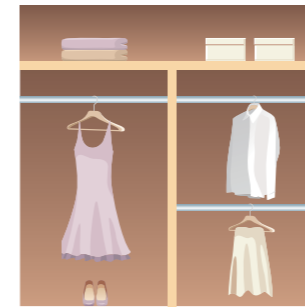

A 2 Door Wardrobe
Hanger Bars Only