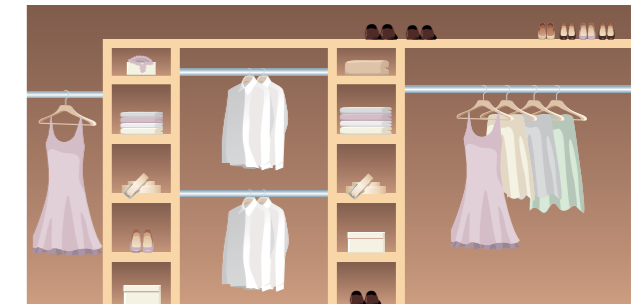

J 4 Door Wardrobe
Double units with 4 hanger bars